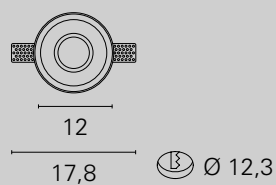

Incassi in gesso *Plaster recessed*

□ 220÷240 V GU10

INC1508