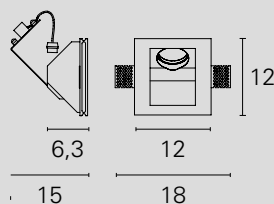

Incassi in gesso Plaster recessed

□ 220÷240 V GU10

versione model	Wall Mounting Recessed Squared	Wall Mounting Recessed Rectangular
codice code	INC1502	INC1515
colore finishing	White	White
potenza / flusso effettivo power / lumen output	1x max 35W (not included)	1x max 35W (not included)
angolo emissione beam angle	\	\
CCT CCT	\	\
sorgente source	GU10	GU10
alimentazione power feeding	220÷240 Vac - class II	220÷240 Vac - class II
IP IP	IP20	IP20
spessore pannello min-max panel thick min-max	12 mm	12 mm
peso weight	0,6 Kg	1,3 Kg

INC1502

□
12,3x12,3

□
10,3x35,3

Staffa porta lampada inclusa. / Lamp holder bracket included.