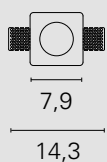

Incassi in gesso *Plaster recessed*

220÷240 V

Power Led / GU10

INC10531

8,5x8,5

8,7x8,7