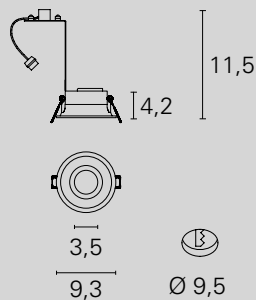

Adjustable Downlight Rounded	Adjustable Downlight Squared
INC00095	INC00096
White	White
1x max 50W (not included)	1x max 50W (not included)
\	\
\	\
GU10	GU10
220÷240 Vac - class II	220÷240 Vac - class II
IP20	IP20
9-25 mm	9-25 mm
0,2 Kg	0,2 Kg

INC00095