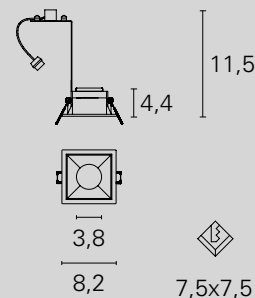

Incassi GU10

GU10 recessed

□ 220÷240 V

versione model	Fixed Downlight Rounded	Fixed Downlight Squared
codice code	INC00080	INC00090
colore finishing	White	White
potenza / flusso effettivo power / lumen output	1x max 50W (not included)	1x max 50W (not included)
angolo emissione beam angle	\	\
CCT CCT	\	\
sorgente source	GU10	GU10
alimentazione power feeding	220÷240 Vac - class II	220÷240 Vac - class II
IP IP	IP20	IP20
spessore pannello min-max panel thick min-max	9-20 mm	9-20 mm
peso weight	0,2 Kg	0,2 Kg

INC00090

Staffa porta lampada inclusa. / Lamp holder bracket included.