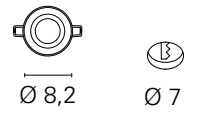

INC00015 / INC0002

INC00025

INC00035 / INC0007

Fixed Downlight Rounded	Adjustable Downlight Squared
INC0002	INC0007
Aluminium	Aluminium
1x max 50W (not included)	1x max 50W (not included)
\	\
\	\
GU10	GU10
220÷240 Vac - class II	220÷240 Vac - class II
IP20	IP20
20 mm	20 mm
0,1 Kg	0,2 Kg

Colori / Colours

Aluminium

White