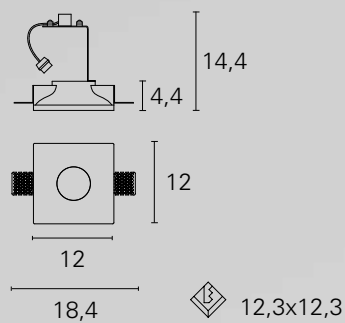

INC1503

INC1501

Staffa porta lampada inclusa. / Lamp holder bracket included.

versione model	Downlight - Led	Downlight - GU10	Downlight - GU10
codice code	INC10518	INC10531	INC10517
colore finishing	White	White	White
potenza / flusso effettivo power / lumen output	3W / 170 lm	1x max 35W (not included)	1x max 35W (not included)
angolo emissione beam angle	80°	\	\
CCT CCT	3000 K	\	\
sorgente source	Power LED	GU10	GU10
alimentazione power feeding	220÷240 Vac - class II	220÷240 Vac - class II	220÷240 Vac - class II
IP IP	IP20	IP20	IP20
spessore pannello min-max panel thick min-max	9-15 mm	9-15 mm	9-15 mm
peso weight	0,3 Kg	0,5 Kg	0,4 Kg

INC10517

 8,7x8,7

Incassi in gesso Plaster recessed

220÷240 V

GU10

versione model	Downlight - GU10
codice code	INC10535
colore finishing	White
potenza / flusso effettivo power / lumen output	1x max 35W (not included)
angolo emissione beam angle	\
CCT CCT	\
sorgente source	GU10
alimentazione power feeding	220÷240 Vac - class II
IP IP	IP20
spessore pannello min-max panel thick min-max	9-15 mm
peso weight	0,6 Kg

INC10535

Staffa porta lampada inclusa. / Lamp holder bracket included.

versione model	Downlight - GU10	Downlight - GU10	Downlight - GU10
codice code	INC10020	INC1508	INC1518
colore finishing	White	White	White
potenza / flusso effettivo power / lumen output	1x max 35W (not included)	1x max 35W (not included)	1x max 35W (not included)
angolo emissione beam angle	\	\	\
CCT CCT	\	\	\
sorgente source	GU10	GU10	GU10
alimentazione power feeding	220÷240 Vac - class II	220÷240 Vac - class II	220÷240 Vac - class II
IP IP	IP20	IP20	IP20
spessore pannello min-max panel thick min-max	12 mm	12 mm	12 mm
peso weight	0,6 Kg	0,4 Kg	0,4 Kg