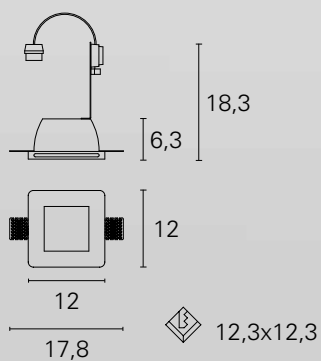

INC10010

INC1500

versione <i>model</i>	Downlight	Downlight
codice code	INC10010	INC1500
colore <i>finishing</i>	White	White
potenza / flusso effettivo <i>power / lumen output</i>	1x max 35W (not included)	1x max 35W (not included)
angolo emissione <i>beam angle</i>	\	\
CCT <i>CCT</i>	\	\
sorgente <i>source</i>	GU10	GU10
alimentazione <i>power feeding</i>	220÷240 Vac - class II	220÷240 Vac - class II
IP <i>IP</i>	IP20	IP20
spessore pannello min-max <i>panel thick min-max</i>	12 mm	12 mm
peso <i>weight</i>	0,8 Kg	0,4 Kg

Staffa porta lampada inclusa. / Lamp holder bracket included.

Incassi in gesso *Plaster recessed*

□ 220÷240 V GU10

Incassi in gesso *Plaster recessed*

□ 220÷240 V GU10

versione model	Downlight - 2x Spots	Downlight - 1x Spot
codice code	INC1503	INC1501
colore finishing	White	White
potenza / flusso effettivo power / lumen output	1x max 35W (not included)	1x max 35W (not included)
angolo emissione beam angle	\	\
CCT CCT	\	\
sorgente source	GU10	GU10
alimentazione power feeding	220÷240 Vac - class II	220÷240 Vac - class II
IP IP	IP20	IP20
spessore pannello min-max panel thick min-max	12 mm	12 mm
peso weight	1,1 Kg	0,7 Kg

INC1503

INC1501

Staffa porta lampada inclusa. / Lamp holder bracket included.

versione model	Downlight - Led	Downlight - GU10	Downlight - GU10
codice code	INC10518	INC10531	INC10517
colore finishing	White	White	White
potenza / flusso effettivo power / lumen output	3W / 170 lm	1x max 35W (not included)	1x max 35W (not included)
angolo emissione beam angle	80°	\	\
CCT CCT	3000 K	\	\
sorgente source	Power LED	GU10	GU10
alimentazione power feeding	220÷240 Vac - class II	220÷240 Vac - class II	220÷240 Vac - class II
IP IP	IP20	IP20	IP20
spessore pannello min-max panel thick min-max	9-15 mm	9-15 mm	9-15 mm
peso weight	0,3 Kg	0,5 Kg	0,4 Kg