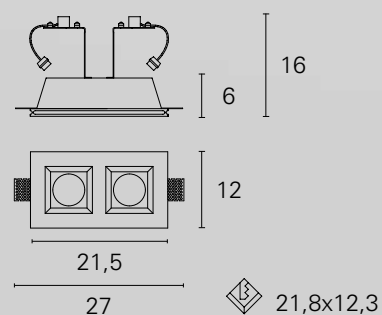

INC10010

INC1500

versione <i>model</i>	Downlight	Downlight
codice code	INC10010	INC1500
colore <i>finishing</i>	White	White
potenza / flusso effettivo <i>power / lumen output</i>	1x max 35W (not included)	1x max 35W (not included)
angolo emissione <i>beam angle</i>	\	\
CCT <i>CCT</i>	\	\
sorgente <i>source</i>	GU10	GU10
alimentazione <i>power feeding</i>	220÷240 Vac - class II	220÷240 Vac - class II
IP <i>IP</i>	IP20	IP20
spessore pannello min-max <i>panel thick min-max</i>	12 mm	12 mm
peso <i>weight</i>	0,8 Kg	0,4 Kg

Staffa porta lampada inclusa. / Lamp holder bracket included.

Incassi in gesso *Plaster recessed*

□ 220÷240 V GU10

Incassi in gesso *Plaster recessed*

□ 220÷240 V GU10

versione model	Downlight - 2x Spots	Downlight - 1x Spot
codice code	INC1503	INC1501
colore finishing	White	White
potenza / flusso effettivo power / lumen output	1x max 35W (not included)	1x max 35W (not included)
angolo emissione beam angle	\	\
CCT CCT	\	\
sorgente source	GU10	GU10
alimentazione power feeding	220÷240 Vac - class II	220÷240 Vac - class II
IP IP	IP20	IP20
spessore pannello min-max panel thick min-max	12 mm	12 mm
peso weight	1,1 Kg	0,7 Kg

INC1503

INC1501

Staffa porta lampada inclusa. / Lamp holder bracket included.

versione model	Downlight - Led	Downlight - GU10	Downlight - GU10
codice code	INC10518	INC10531	INC10517
colore finishing	White	White	White
potenza / flusso effettivo power / lumen output	3W / 170 lm	1x max 35W (not included)	1x max 35W (not included)
angolo emissione beam angle	80°	\	\
CCT CCT	3000 K	\	\
sorgente source	Power LED	GU10	GU10
alimentazione power feeding	220÷240 Vac - class II	220÷240 Vac - class II	220÷240 Vac - class II
IP IP	IP20	IP20	IP20
spessore pannello min-max panel thick min-max	9-15 mm	9-15 mm	9-15 mm
peso weight	0,3 Kg	0,5 Kg	0,4 Kg