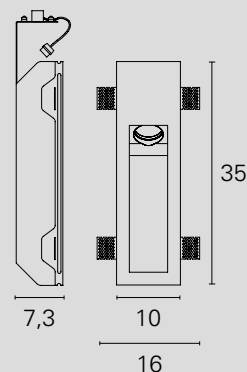

□
12,3x12,3

INC1515