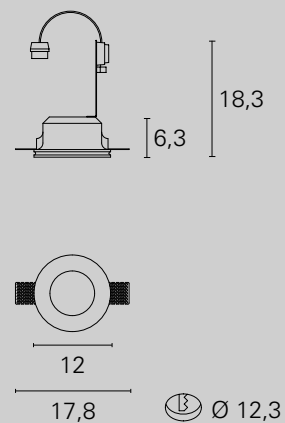

INC10020

Staffa porta lampada inclusa. / Lamp holder bracket included.