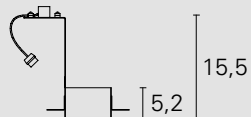

8,5x8,5

INC10517