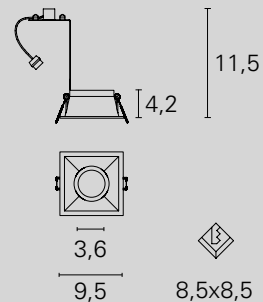

Adjustable Downlight Rounded	Adjustable Downlight Squared
INC00095	INC00096
White	White
1x max 50W (not included)	1x max 50W (not included)
\	\
\	\
GU10	GU10
220÷240 Vac - class II	220÷240 Vac - class II
IP20	IP20
9-25 mm	9-25 mm
0,2 Kg	0,2 Kg

INC00096