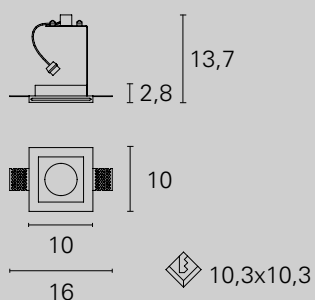

INC10010

INC1500

versione <i>model</i>	Downlight	Downlight
codice code	INC10010	INC1500
colore <i>finishing</i>	White	White
potenza / flusso effettivo <i>power / lumen output</i>	1x max 35W (not included)	1x max 35W (not included)
angolo emissione <i>beam angle</i>	\	\
CCT <i>CCT</i>	\	\
sorgente <i>source</i>	GU10	GU10
alimentazione <i>power feeding</i>	220÷240 Vac - class II	220÷240 Vac - class II
IP <i>IP</i>	IP20	IP20
spessore pannello min-max <i>panel thick min-max</i>	12 mm	12 mm
peso <i>weight</i>	0,8 Kg	0,4 Kg

Staffa porta lampada inclusa. / Lamp holder bracket included.

Incassi in gesso *Plaster recessed*

□ 220÷240 V GU10

Incassi in gesso *Plaster recessed*

□ 220÷240 V GU10

versione model	Downlight - 2x Spots	Downlight - 1x Spot
codice code	INC1503	INC1501
colore finishing	White	White
potenza / flusso effettivo power / lumen output	1x max 35W (not included)	1x max 35W (not included)
angolo emissione beam angle	\	\
CCT CCT	\	\
sorgente source	GU10	GU10
alimentazione power feeding	220÷240 Vac - class II	220÷240 Vac - class II
IP IP	IP20	IP20
spessore pannello min-max panel thick min-max	12 mm	12 mm
peso weight	1,1 Kg	0,7 Kg

INC1503

INC1501

Staffa porta lampada inclusa. / Lamp holder bracket included.

versione model	Downlight - Led	Downlight - GU10	Downlight - GU10
codice code	INC10518	INC10531	INC10517
colore finishing	White	White	White
potenza / flusso effettivo power / lumen output	3W / 170 lm	1x max 35W (not included)	1x max 35W (not included)
angolo emissione beam angle	80°	\	\
CCT CCT	3000 K	\	\
sorgente source	Power LED	GU10	GU10
alimentazione power feeding	220÷240 Vac - class II	220÷240 Vac - class II	220÷240 Vac - class II
IP IP	IP20	IP20	IP20
spessore pannello min-max panel thick min-max	9-15 mm	9-15 mm	9-15 mm
peso weight	0,3 Kg	0,5 Kg	0,4 Kg