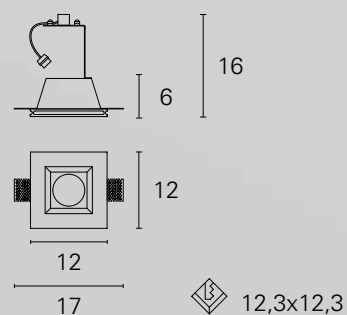

INC10010

INC1500

versione <i>model</i>	Downlight	Downlight
codice code	INC10010	INC1500
colore <i>finishing</i>	White	White
potenza / flusso effettivo <i>power / lumen output</i>	1x max 35W (not included)	1x max 35W (not included)
angolo emissione <i>beam angle</i>	\	\
CCT <i>CCT</i>	\	\
sorgente <i>source</i>	GU10	GU10
alimentazione <i>power feeding</i>	220÷240 Vac - class II	220÷240 Vac - class II
IP <i>IP</i>	IP20	IP20
spessore pannello min-max <i>panel thick min-max</i>	12 mm	12 mm
peso <i>weight</i>	0,8 Kg	0,4 Kg

Staffa porta lampada inclusa. / Lamp holder bracket included.

Incassi in gesso *Plaster recessed*

□ 220÷240 V GU10

Incassi in gesso *Plaster recessed*

□ 220÷240 V GU10

versione model	Downlight - 2x Spots	Downlight - 1x Spot
codice code	INC1503	INC1501
colore finishing	White	White
potenza / flusso effettivo power / lumen output	1x max 35W (not included)	1x max 35W (not included)
angolo emissione beam angle	\	\
CCT CCT	\	\
sorgente source	GU10	GU10
alimentazione power feeding	220÷240 Vac - class II	220÷240 Vac - class II
IP IP	IP20	IP20
spessore pannello min-max panel thick min-max	12 mm	12 mm
peso weight	1,1 Kg	0,7 Kg

INC1503

INC1501

Staffa porta lampada inclusa. / Lamp holder bracket included.

versione model	Downlight - Led	Downlight - GU10	Downlight - GU10
codice code	INC10518	INC10531	INC10517
colore finishing	White	White	White
potenza / flusso effettivo power / lumen output	3W / 170 lm	1x max 35W (not included)	1x max 35W (not included)
angolo emissione beam angle	80°	\	\
CCT CCT	3000 K	\	\
sorgente source	Power LED	GU10	GU10
alimentazione power feeding	220÷240 Vac - class II	220÷240 Vac - class II	220÷240 Vac - class II
IP IP	IP20	IP20	IP20
spessore pannello min-max panel thick min-max	9-15 mm	9-15 mm	9-15 mm
peso weight	0,3 Kg	0,5 Kg	0,4 Kg