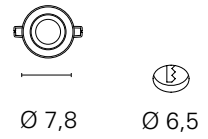

INC00015 / INC0002