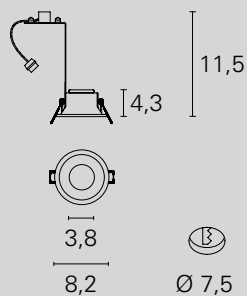

versione model	Fixed Downlight Rounded	Fixed Downlight Squared
codice code	INC00080	INC00090
colore finishing	White	White
potenza / flusso effettivo power / lumen output	1x max 50W (not included)	1x max 50W (not included)
angolo emissione beam angle	\	\
CCT CCT	\	\
sorgente source	GU10	GU10
alimentazione power feeding	220÷240 Vac - class II	220÷240 Vac - class II
IP IP	IP20	IP20
spessore pannello min-max panel thick min-max	9-20 mm	9-20 mm
peso weight	0,2 Kg	0,2 Kg

INC00080