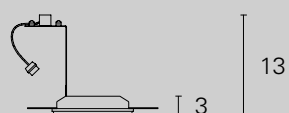

Incassi in gesso *Plaster recessed*

□ 220÷240 V GU10