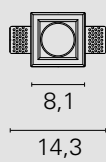

Staffa porta lampada inclusa. / Lamp holder bracket included.

Incassi in gesso *Plaster recessed*

□ 220÷240 V GU10

Incassi in gesso *Plaster recessed*

□ 220÷240 V GU10

versione model	Downlight - 2x Spots	Downlight - 1x Spot
codice code	INC1503	INC1501
colore finishing	White	White
potenza / flusso effettivo power / lumen output	1x max 35W (not included)	1x max 35W (not included)
angolo emissione beam angle	\	\
CCT CCT	\	\
sorgente source	GU10	GU10
alimentazione power feeding	220÷240 Vac - class II	220÷240 Vac - class II
IP IP	IP20	IP20
spessore pannello min-max panel thick min-max	12 mm	12 mm
peso weight	1,1 Kg	0,7 Kg

INC1503

INC1501

Staffa porta lampada inclusa. / Lamp holder bracket included.

versione model	Downlight - Led	Downlight - GU10	Downlight - GU10
codice code	INC10518	INC10531	INC10517
colore finishing	White	White	White
potenza / flusso effettivo power / lumen output	3W / 170 lm	1x max 35W (not included)	1x max 35W (not included)
angolo emissione beam angle	80°	\	\
CCT CCT	3000 K	\	\
sorgente source	Power LED	GU10	GU10
alimentazione power feeding	220÷240 Vac - class II	220÷240 Vac - class II	220÷240 Vac - class II
IP IP	IP20	IP20	IP20
spessore pannello min-max panel thick min-max	9-15 mm	9-15 mm	9-15 mm
peso weight	0,3 Kg	0,5 Kg	0,4 Kg

INC10517

 8,7x8,7

Incassi in gesso Plaster recessed

220÷240 V

GU10

versione model	Downlight - GU10
codice code	INC10535
colore finishing	White
potenza / flusso effettivo power / lumen output	1x max 35W (not included)
angolo emissione beam angle	\
CCT CCT	\
sorgente source	GU10
alimentazione power feeding	220÷240 Vac - class II
IP IP	IP20
spessore pannello min-max panel thick min-max	9-15 mm
peso weight	0,6 Kg