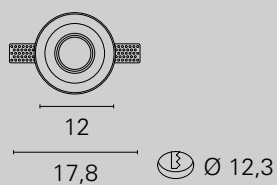

Incassi in gesso *Plaster recessed*

□ 220÷240 V GU10