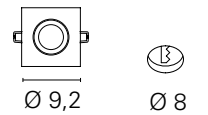

Staffa porta lampada inclusa. / *Lamp holder bracket included.*

INC00015 / INC0002

INC00025

INC00035 / INC0007

Fixed Downlight Rounded	Adjustable Downlight Squared
INC0002	INC0007
Aluminium	Aluminium
1x max 50W (not included)	1x max 50W (not included)
\	\
\	\
GU10	GU10
220÷240 Vac - class II	220÷240 Vac - class II
IP20	IP20
20 mm	20 mm
0,1 Kg	0,2 Kg