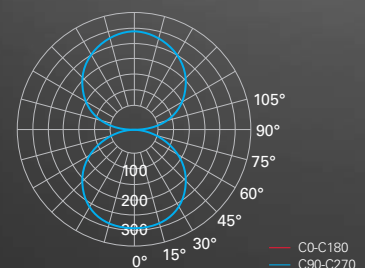

Ottica / Optic 120°