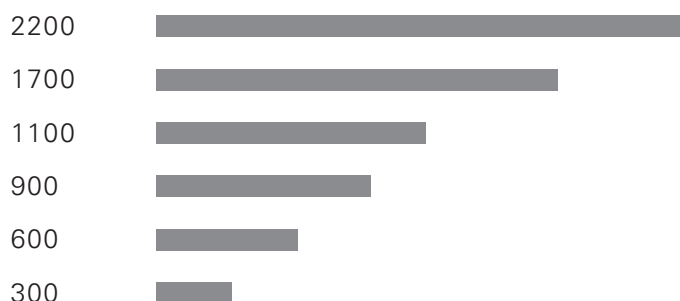

Dimensioni / Dimensions

	a	b	c
Linea 300	303 mm	35 mm	95 mm
Linea 600	582 mm	35 mm	95 mm
Linea 900	862 mm	35 mm	95 mm
Linea 1100	1141 mm	35 mm	95 mm
Linea 1700	1700 mm	35 mm	95 mm
Linea 2200	2259 mm	35 mm	95 mm

Easy to configure at panint.it

Colori / Colors