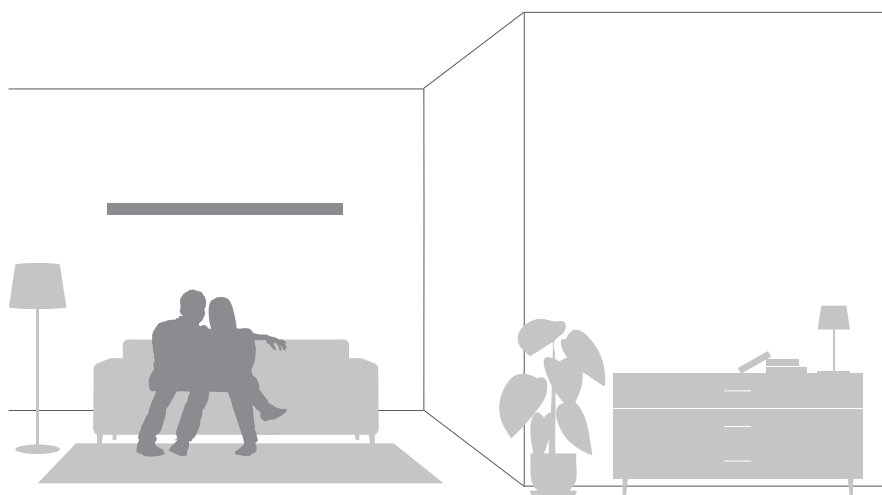

Uplight-Downlight

single switch	lunghezza <i>length</i>	potenza <i>power</i>	lumen output		codice da completare * <i>code to complete</i>			
			downlight	uplight				
			300 mm	6+6 W		645 lm	645 lm	QM-WABATA ■ ▲ ● □
600 mm	12+12 W	1290 lm	1290 lm	QM-WABAAC ■ ▲ ● □				
900 mm	18+18 W	1935 lm	1935 lm	QM-WABAUD ■ ▲ ● □				
1100 mm	24+24 W	2580 lm	2580 lm	QM-WABABE ■ ▲ ● □				
1700 mm	36+36 W	3870 lm	3870 lm	QM-WABACG ■ ▲ ● □				
2200 mm	48+48 W	5160 lm	5160 lm	QM-WABADJ ■ ▲ ● □				
dual switch								
	1100 mm	24+24 W	2580 lm	2580 lm	QM-WACABE ■ ▲ ● □			
	1700 mm	36+36 W	3870 lm	3870 lm	QM-WACACG ■ ▲ ● □			
	2200 mm	48+48 W	5160 lm	5160 lm	QM-WACADJ ■ ▲ ● □			

i dati "lumen output" sono riferiti alle versioni 4000K – matt clear
Lumen output data are referred to versions 4000K – matt clear

* Seleziona la tua opzione / *Select your option*

CCT	■
2700 K	1
3000 K	2
4000 K	3
Tunable **	4

optic	▲
matt opal	E
matt clear	R

colour	●
Bianco	W
Nero	B
Grigio Lunare	G
Corten	C
Tabacco	O
Rosso Magma	R
Blu Capri	D
Giallo Amalfi	Y

# control	□
On/Off	NF
DALI	DA
Casambi	CA
Push	PU

** Only: 1100, 1700, 2200 mm
DALI, Casambi.

No 300, 600 mm - Casambi

Quik offre grandi possibilità di customizzare secondo specifiche richieste se non previste dai modelli standard. custom@panint.it
Quik offers a large possibilities to customize according to specific request as sizes, colors, long lines. custom@panint.it